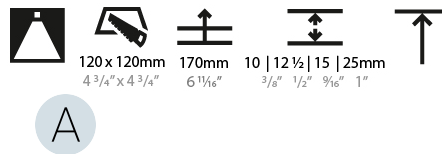

PHYSICAL

Shape: Square
Length (mm): 106
Length (in): 4 3/16
Width (mm): 106
Width (in): 4 3/16
Height (mm): 150
Height (in): 5 7/8
Ceiling Thickness (mm): 10 / 12.5 / 15 / 25
Ceiling Thickness (in): 3/8 or 1/2 or 9/16 or 1
Min. Recessing Depth (mm): 170
Min. Recessing Depth (in): 6 11/16
Light Distribution: Downlight
Weight (kg): 0.769
Weight (lbs): 1.69
Fixture Finish: SSR / BKV / CWI / CRY / HAB / UFT / ITA / RUA / FTG / MYG / LOD / PUS / FRO / FUP / KIA / POP / BLS / SPG / MEY / GOH / GUM / CHC / COM / ABZ / JAG / OBR / MOS / ROR
Fixture Material: Aluminum Die Cast
Cut-out Measurements: 120mm / 4 3/4" x 120mm / 4 3/4"
Upon Request: Unique Ceiling Thickness

ELECTRICAL

Lamp Type: LED (Zhaga Standard)
Input Wattage (W): 16.5
Total Output Wattage (W): 14.7
Dimming: Dali Dimming
Driver Included: No
Driver Location: Recessed Housing
Driver Type: Constant Current - 120Vac
Driver Class: Class 2
Housing: See Components
Input Voltage (V): 120
Constant Current (MA): 350

LED

Number of LEDs: 1
Max. Delivered Lumen (lm): 770
Nominal Lumen (lm): 1140
CRI: >90 CRI
Lamp Life (hrs): 50000
Upon Request: RGB-W Tunable White Special Color Temperature Special LED

OPTICAL

Reflector: 20 / 40 / 60
Upon Request: Special Beam Angles

RATINGS AND CERTIFICATIONS

Certified By: Certified for North American Standards

IP rating: IP20
Zaneen Company Inc. © 2024, T 1800-388-3382, F 416-247-9319, www.zaneen.com

PROJECT
TYPE
SPECIFIER
QUANTITY
DATE