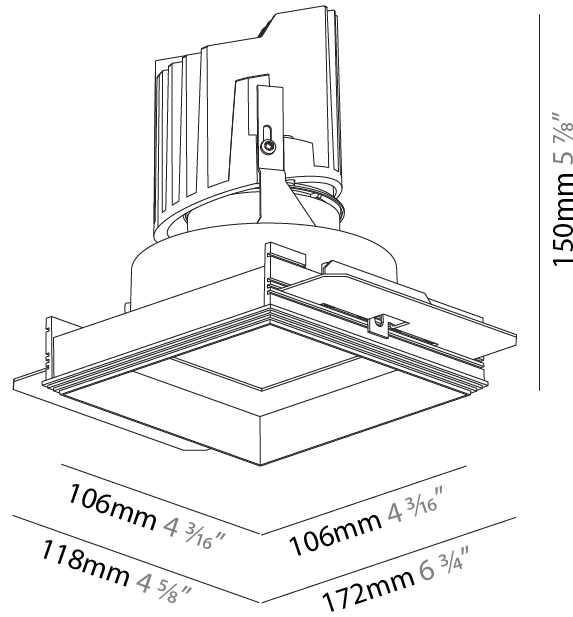

PHYSICAL

Shape: Square
Length (mm): 106
Length (in): 4 3/16
Width (mm): 106
Width (in): 4 3/16
Height (mm): 150
Height (in): 5 7/8
Ceiling Thickness (mm): 10 / 12.5 / 15 / 25
Ceiling Thickness (in): 3/8 or 1/2 or 9/16 or 1
Min. Recessing Depth (mm): 170
Min. Recessing Depth (in): 6 11/16
Light Distribution: Downlight
Weight (kg): 0.769
Weight (lbs): 1.69
Fixture Finish: SSR / BKV / CWI / CRY / HAB / UFT / ITA / RUA / FTG / MYG / LOD / PUS / FRO / FUP / KIA / POP / BLS / SPG / MEY / GOH / GUM / CHC / COM / ABZ / JAG / OBR / MOS / ROR
Fixture Material: Aluminum Die Cast
Cut-out Measurements: 120mm / 4 3/4" x 120mm / 4 3/4"
Upon Request: Unique Ceiling Thickness

ELECTRICAL

Lamp Type: LED (Zhaga Standard)
Input Wattage (W): 16.5
Total Output Wattage (W): 14.7
Dimming: Dali Dimming
Driver Included: No
Driver Location: Recessed Housing
Driver Type: Constant Current - 120Vac
Driver Class: Class 2
Housing: See Components
Input Voltage (V): 120
Constant Current (MA): 350

LED

Number of LEDs: 1
Max. Delivered Lumen (lm): 770
Nominal Lumen (lm): 1140
CRI: >90 CRI
Lamp Life (hrs): 50000
Upon Request: RGB-W Tunable White Special Color Temperature Special LED

OPTICAL

Reflector: 20 / 40 / 60
Upon Request: Special Beam Angles

RATINGS AND CERTIFICATIONS

Certified By: Certified for North American Standards

IP rating: IP20
Zaneen Company Inc. © 2024, T 1800-388-3382, F 416-247-9319, www.zaneen.com

PROJECT
TYPE
SPECIFIER
QUANTITY
DATE